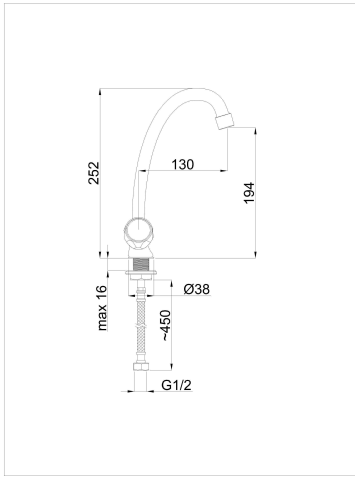

Scheme

Package

Package quantity	24
Weight Brutto (kg)	1.0183
Weight Netto (kg)	0.84147
1 package length (m)	0.06
1 packaging depth (m)	0.322
The primary package width (m)	0.149
2 package weight (kg)	0.86
2 packaging capacity	0.08089
2 Packaging depth (m)	0.39
2 packaging length (m)	0.61
2 packaging width (m)	0.34