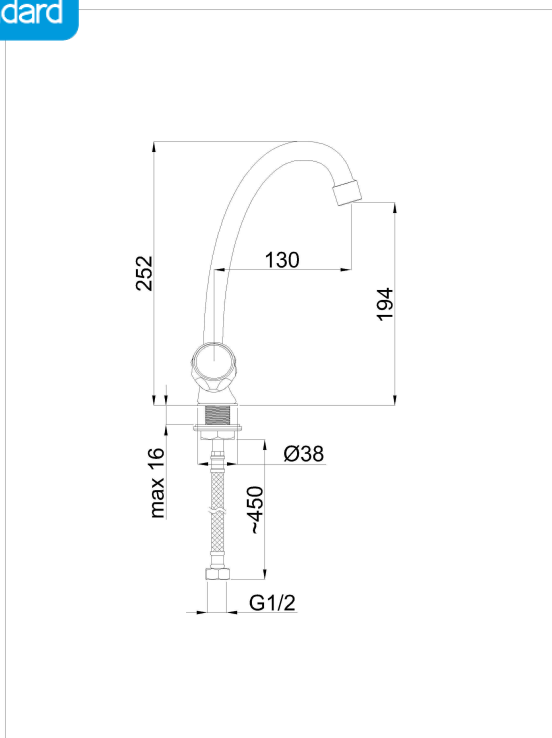

## Kitchen faucet R-8 CROSS

Product information

RUBINETA  
Standard

### Specification

Code	R8J006
Intended use	Kitchen faucet
EAN	4779028801918
Warranty	1
Series	Rubin
Segment	Standard
Connection	1/2
Finish	Chrome plated
Debit l/m	19