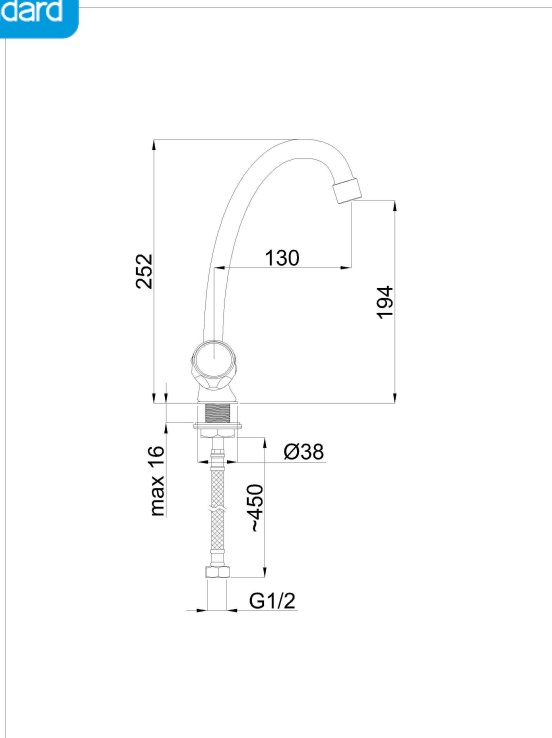

## Kitchen faucet R-8 CROSS

Product information

RUBINETA  
Standard

### Specification

<b>Code</b>	R8J006
<b>Intended use</b>	Kitchen faucet
<b>EAN</b>	4779028801918
<b>Warranty</b>	1
<b>Series</b>	Rubin
<b>Segment</b>	Standard
<b>Connection</b>	1/2
<b>Finish</b>	Chrome plated
<b>Debit l/m</b>	19