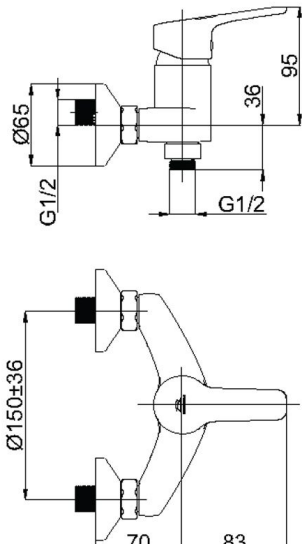

Shower faucet UNO-12 (WT)

Product information

RUBINETA
Standard

Description

Modesty and elegance have always been popular. Faucets UNO will successfully complement modern interior of your bathroom and kitchen.

- 5-years warranty
- After assembly all our faucets are being 100% tested
- High-quality brass with lowered content of harmful impurities is one of the most important component materials.
- Faucets with the ANTI-NOISE system work silently and do not cause discomfort.
- Faucet is supplied with 35 mm ceramic cartridge, ensuring longlasting and flawless performance of the faucet.

Specification

Code	N20071
Intended use	Shower faucet
EAN	4779035279670
Warranty	5
Series	Uno
Segment	Standard
Connection	3/4
Finish	Powder (white color)
Debit l/m	12.5

Components

634004

EAN: 4779028803820

636604

EAN: 4779028803899