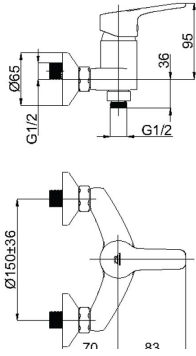

Specification

Code	N20071
Intended use	Shower faucet
EAN	4779035279670
Warranty	5
Series	Uno
Segment	Standard
Connection	3/4
Finish	Powder (white color)
Debit l/m	12.5

Components

634004

EAN: 4779028803820

636604

EAN: 4779028803899

Scheme

Package

Package quantity	9
Weight Brutto (kg)	1.175
Weight Netto (kg)	0.874
1 package length (m)	0.083
1 packaging depth (m)	0.346
The primary package width (m)	0.138
2 package weight (kg)	0.66
2 packaging capacity	0.0418
2 Packaging depth (m)	0.27
2 packaging length (m)	0.43
2 packaging width (m)	0.36