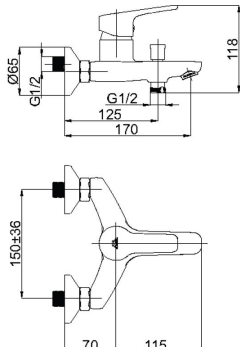

## Specification

<b>Code</b>	N10071
<b>Intended use</b>	Bath faucet
<b>EAN</b>	4779035279687
<b>Warranty</b>	5
<b>Series</b>	Uno
<b>Segment</b>	Standard
<b>Connection</b>	3/4
<b>Finish</b>	Powder (white color)
<b>Debit l/m</b>	4.8

## Scheme

## Package

<b>Package quantity</b>	12
<b>Weight Brutto (kg)</b>	1.4083
<b>Weight Netto (kg)</b>	1.1
<b>1 package length (m)</b>	0.127
<b>1 packaging depth (m)</b>	0.231
<b>The primary package width (m)</b>	0.17
<b>2 package weight (kg)</b>	0.8
<b>2 packaging capacity</b>	0.0672
<b>2 Packaging depth (m)</b>	0.4
<b>2 packaging length (m)</b>	0.48
<b>2 packaging width (m)</b>	0.36