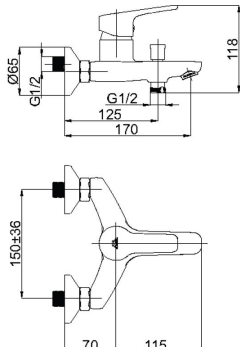

Specification

| | |
|---------------------|----------------------|
| Code | N10071 |
| Intended use | Bath faucet |
| EAN | 4779035279687 |
| Warranty | 5 |
| Series | Uno |
| Segment | Standard |
| Connection | 3/4 |
| Finish | Powder (white color) |
| Debit l/m | 4.8 |

Components

634004

636705

636604

EAN: 4779028803820 EAN: 4779028803912 EAN: 4779028803899

Scheme

Package

| | |
|--------------------------------------|--------|
| Package quantity | 12 |
| Weight Brutto (kg) | 1.4083 |
| Weight Netto (kg) | 1.1 |
| 1 package length (m) | 0.127 |
| 1 packaging depth (m) | 0.231 |
| The primary package width (m) | 0.17 |
| 2 package weight (kg) | 0.8 |
| 2 packaging capacity | 0.0672 |
| 2 Packaging depth (m) | 0.4 |
| 2 packaging length (m) | 0.48 |
| 2 packaging width (m) | 0.36 |