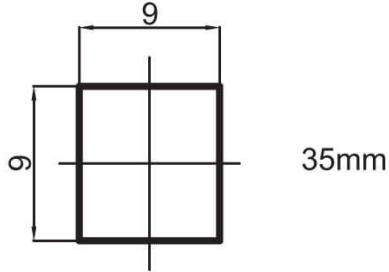

# Cartridge 35 mm

Product information

## Description

Parts

## Package

<b>Package quantity</b>	240
<b>Weight Brutto (kg)</b>	0.054
<b>Weight Netto (kg)</b>	0.03915
<b>1 package length (m)</b>	0.064
<b>1 packaging depth (m)</b>	0.302
<b>The primary package width (m)</b>	0.126
<b>2 package weight (kg)</b>	1.908
<b>2 packaging capacity</b>	0.03274
<b>2 Packaging depth (m)</b>	0.27
<b>2 packaging length (m)</b>	0.385
<b>2 packaging width (m)</b>	0.315