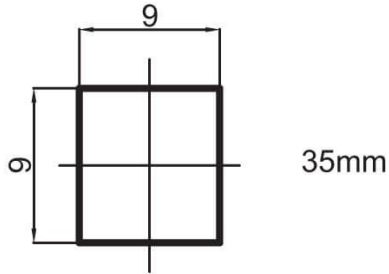

# Cartridge 35 mm

Product information

## Description

Parts

## Package

<b>Package quantity</b>	240
<b>Weight Brutto (kg)</b>	0.054
<b>Weight Netto (kg)</b>	0.03915
<b>1 package length (m)</b>	0.064
<b>1 packaging depth (m)</b>	0.302
<b>The primary package width (m)</b>	0.126
<b>2 package weight (kg)</b>	1.908
<b>2 packaging capacity</b>	0.03274
<b>2 Packaging depth (m)</b>	0.27
<b>2 packaging length (m)</b>	0.385
<b>2 packaging width (m)</b>	0.315