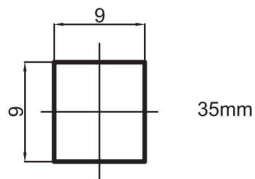

## Description

Parts

## Specification

<b>Code</b>	634004
<b>Intended use</b>	Cartridge
<b>EAN</b>	4779028803820
<b>Warranty</b>	2
<b>Series</b>	Parts
<b>Segment</b>	Parts
<b>Connection</b>	w/o specific
<b>Finish</b>	Chrome plated

## Package

<b>Package quantity</b>	240
<b>Weight Brutto (kg)</b>	0.054
<b>Weight Netto (kg)</b>	0.03915
<b>1 package length (m)</b>	0.064
<b>1 packaging depth (m)</b>	0.302
<b>The primary package width (m)</b>	0.126
<b>2 package weight (kg)</b>	1.908
<b>2 packaging capacity</b>	0.03274
<b>2 Packaging depth (m)</b>	0.27
<b>2 packaging length (m)</b>	0.385
<b>2 packaging width (m)</b>	0.315