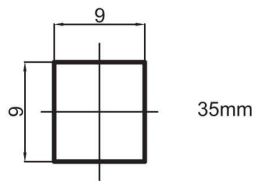

## Description

Parts

## Package

<b>Package quantity</b>	240
<b>Weight Brutto (kg)</b>	0.054
<b>Weight Netto (kg)</b>	0.03915
<b>1 package length (m)</b>	0.064
<b>1 packaging depth (m)</b>	0.302
<b>The primary package width (m)</b>	0.126
<b>2 package weight (kg)</b>	1.908
<b>2 packaging capacity</b>	0.03274
<b>2 Packaging depth (m)</b>	0.27
<b>2 packaging length (m)</b>	0.385
<b>2 packaging width (m)</b>	0.315