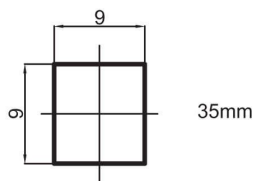

## Description

Parts

## Specification

<b>Code</b>	634004
<b>Intended use</b>	Cartridge
<b>EAN</b>	4779028803820
<b>Warranty</b>	2
<b>Series</b>	Parts
<b>Segment</b>	Parts
<b>Connection</b>	w/o specific
<b>Finish</b>	Chrome plated

## Package

<b>Package quantity</b>	240
<b>Weight Brutto (kg)</b>	0.054
<b>Weight Netto (kg)</b>	0.03915
<b>1 package length (m)</b>	0.064
<b>1 packaging depth (m)</b>	0.302
<b>The primary package width (m)</b>	0.126
<b>2 package weight (kg)</b>	1.908
<b>2 packaging capacity</b>	0.03274
<b>2 Packaging depth (m)</b>	0.27
<b>2 packaging length (m)</b>	0.385
<b>2 packaging width (m)</b>	0.315